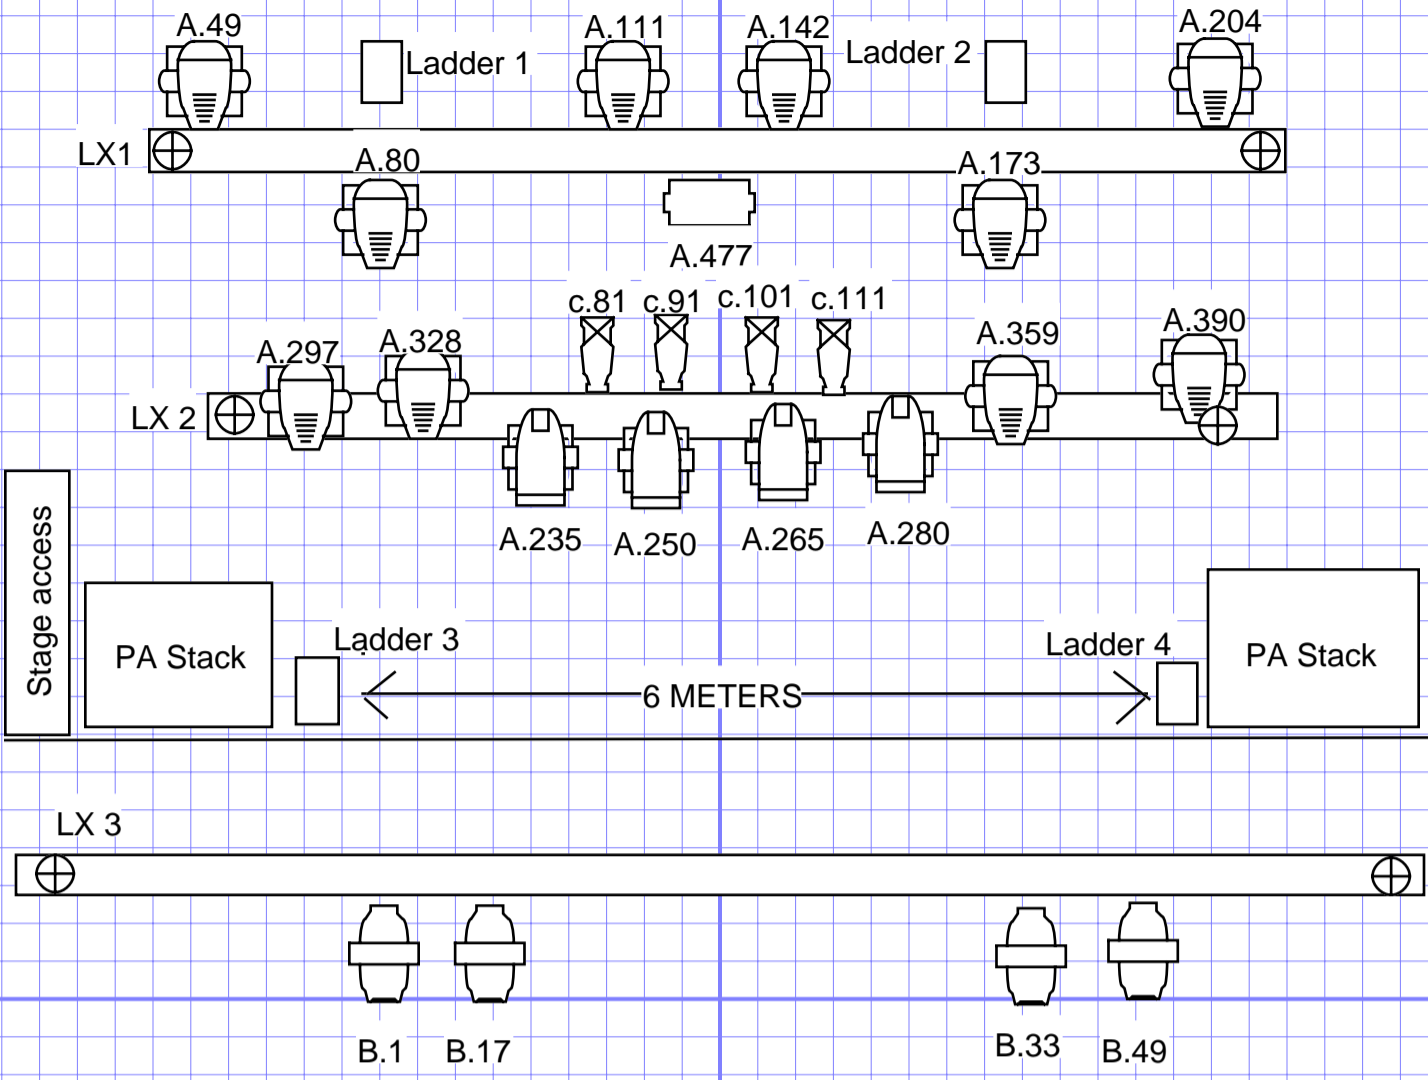

4 CELL MOLE

# MOVING LIGHT TOP VIEW

DOWN STAGE FRONT VIEW

Stage HEIGHT 1.25M

ExpoLite Tour Par 42  
10 dmx channel

UPSTAGE FRONT VIEW

back drop bar 20ft wide 12ft high

Stage Height 1.25m

FIXTURE TYPE	MODE	ADDRESS	DMX LINE	TRUSS
MAC 700	EXTENDED	49	A	LX1
MAC 700	EXTENDED	80	A	LX1
MAC 700	EXTENDED	111	A	LX1
MAC 700	EXTENDED	142	A	LX1
MAC 700	EXTENDED	173	A	LX1
MAC 700	EXTENDED	204	A	LX1
MARTIN ATOMIC	4 CHANNEL	477	A	LX1
GLP RZ 120	NORMAL MODE	235	A	LX2
GLP RZ 120	NORMAL MODE	250	A	LX2
GLP RZ 120	NORMAL MODE	265	A	LX2
GLP RZ 120	NORMAL MODE	280	A	LX2
MAC 700	EXTENDED	297	A	LX2
MAC 700	EXTENDED	328	A	LX2
MAC 700	EXTENDED	359	A	LX2
MAC 700	EXTENDED	390	A	LX2
MAC 500	MODE 4	1	B	LX3
MAC 500	MODE 4	17	B	LX3
MAC 500	MODE 4	33	B	LX3
MAC 500	MODE 4	49	B	LX3
MAC 500	MODE 4	65	B	DJ BOOTH
MAC 500	MODE 4	81	B	DJ BOOTH
MAC 500	MODE 4	97	B	DJ BOOTH
MAC 500	MODE 4	113	B	DJ BOOTH
MAC 500	MODE 4	129	B	FOH TRUSS
MAC 500	MODE 4	145	B	FOH TRUSS
MAC 500	MODE 4	163	B	FOH TRUSS
MAC 500	MODE 4	177	B	FOH TRUSS
MAC 250	MODE 4	193	B	FOH TRUSS
MAC 250	MODE 4	206	B	FOH TRUSS
MAC 250	MODE 4	219	B	FOH TRUSS
DATA FLASH	3 CHANNEL	232	B	FOH TRUSS
DATA FLASH	3 CHANNEL	235	B	FOH TRUSS
DATA FLASH	3 CHANNEL	481	A	LADDER 1
DATA FLASH	3 CHANNEL	484	A	LADDER 2
DATA FLASH	3 CHANNEL	487	A	LADDER 3
DATA FLASH	3 CHANNEL	490	A	LADDER 4