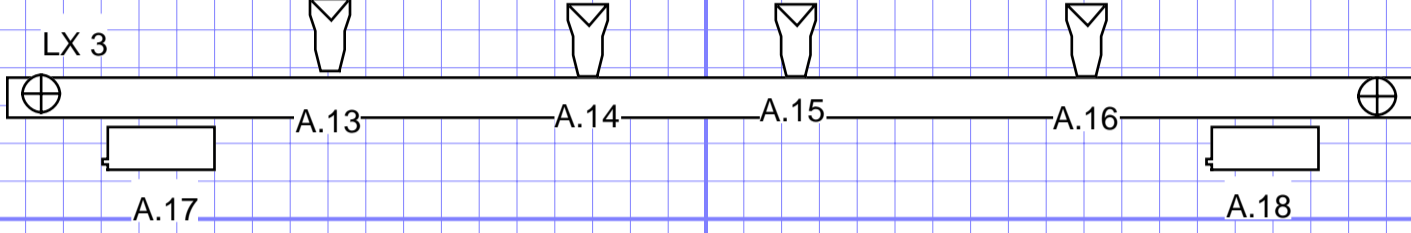

GENERIC LIGHTING PLOT

A.509