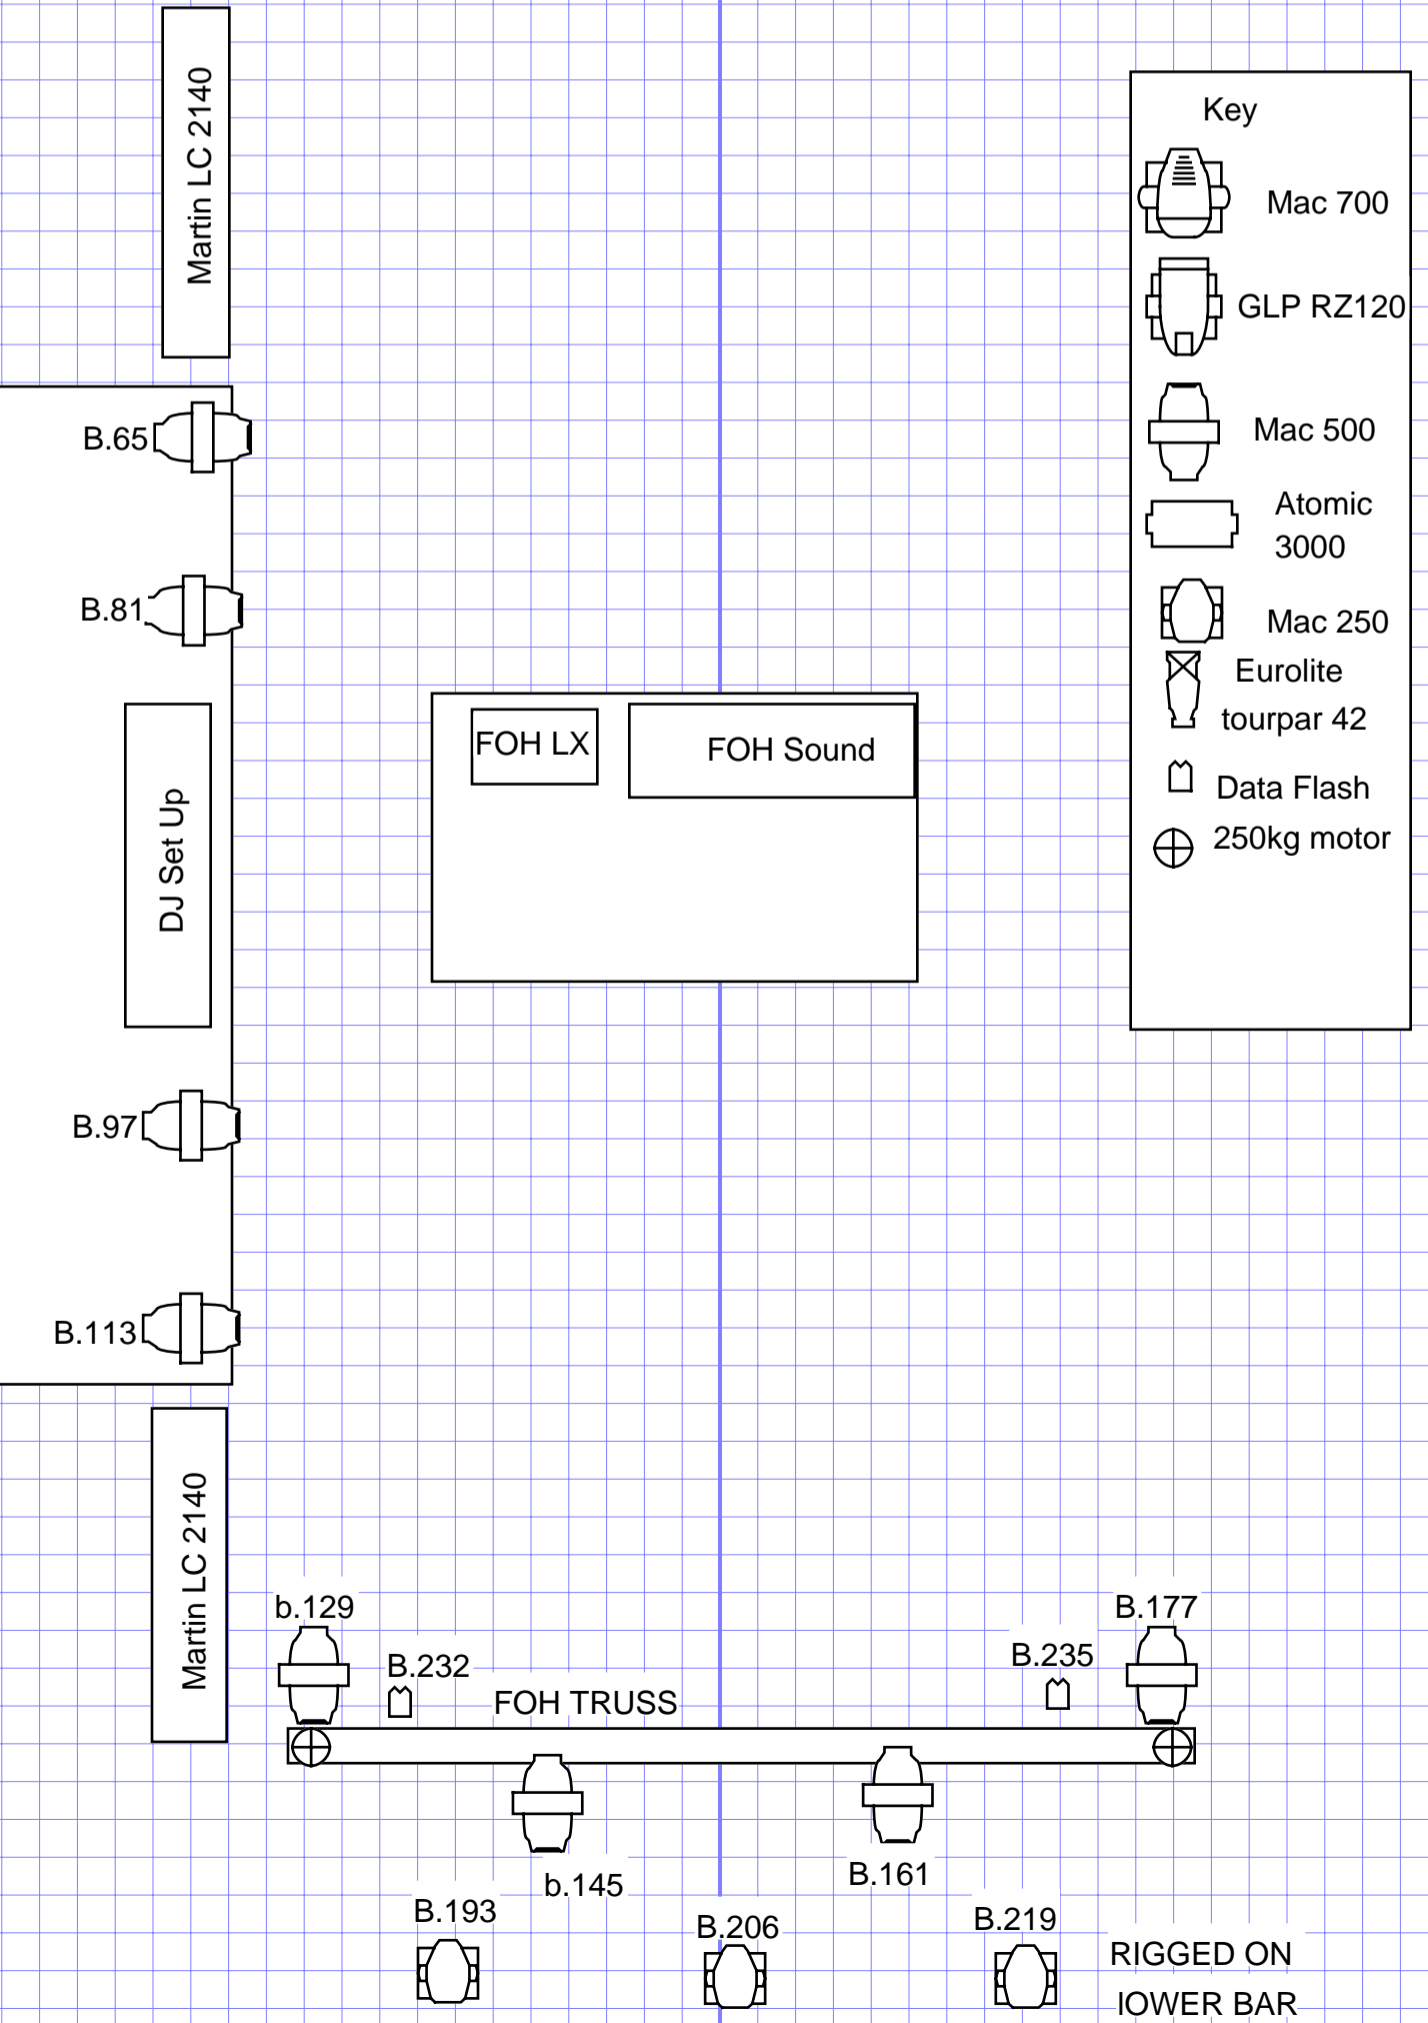

4 CELL MOLE

# MOVING LIGHT TOP VIEW

DOWN STAGE FRONT VIEW

Stage HEIGHT 1.25M

ExpoLite Tour Par 42  
10 dmx channel

UPSTAGE FRONT VIEW

back drop bar 20ft wide 12ft high

Stage Height 1.25m

FIXTURE TYPE	MODE	ADDRESS	DMX LINE	TRUSS
MAC 700	EXTENDED	49	A	LX1
MAC 700	EXTENDED	80	A	LX1
MAC 700	EXTENDED	111	A	LX1
MAC 700	EXTENDED	142	A	LX1
MAC 700	EXTENDED	173	A	LX1
MAC 700	EXTENDED	204	A	LX1
MARTIN ATOMIC	4 CHANNEL	477	A	LX1
GLP RZ 120	NORMAL MODE	235	A	LX2
GLP RZ 120	NORMAL MODE	250	A	LX2
GLP RZ 120	NORMAL MODE	265	A	LX2
GLP RZ 120	NORMAL MODE	280	A	LX2
MAC 700	EXTENDED	297	A	LX2
MAC 700	EXTENDED	328	A	LX2
MAC 700	EXTENDED	359	A	LX2
MAC 700	EXTENDED	390	A	LX2
MAC 500	MODE 4	1	B	LX3
MAC 500	MODE 4	17	B	LX3
MAC 500	MODE 4	33	B	LX3
MAC 500	MODE 4	49	B	LX3
MAC 500	MODE 4	65	B	DJ BOOTH
MAC 500	MODE 4	81	B	DJ BOOTH
MAC 500	MODE 4	97	B	DJ BOOTH
MAC 500	MODE 4	113	B	DJ BOOTH
MAC 500	MODE 4	129	B	FOH TRUSS
MAC 500	MODE 4	145	B	FOH TRUSS
MAC 500	MODE 4	163	B	FOH TRUSS
MAC 500	MODE 4	177	B	FOH TRUSS
MAC 250	MODE 4	193	B	FOH TRUSS
MAC 250	MODE 4	206	B	FOH TRUSS
MAC 250	MODE 4	219	B	FOH TRUSS
DATA FLASH	3 CHANNEL	232	B	FOH TRUSS
DATA FLASH	3 CHANNEL	235	B	FOH TRUSS
DATA FLASH	3 CHANNEL	481	A	LADDER 1
DATA FLASH	3 CHANNEL	484	A	LADDER 2
DATA FLASH	3 CHANNEL	487	A	LADDER 3
DATA FLASH	3 CHANNEL	490	A	LADDER 4