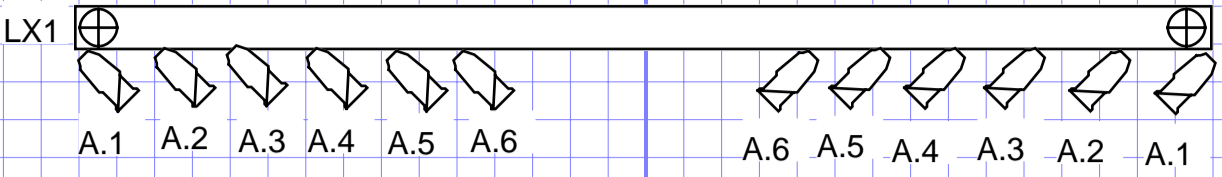

GENERIC LIGHTING PLOT

A.509