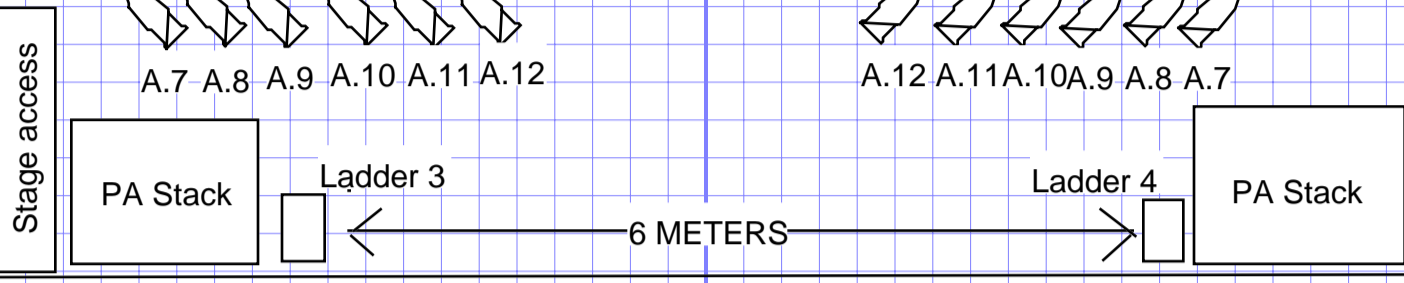

GENERIC LIGHTING PLOT

A.509