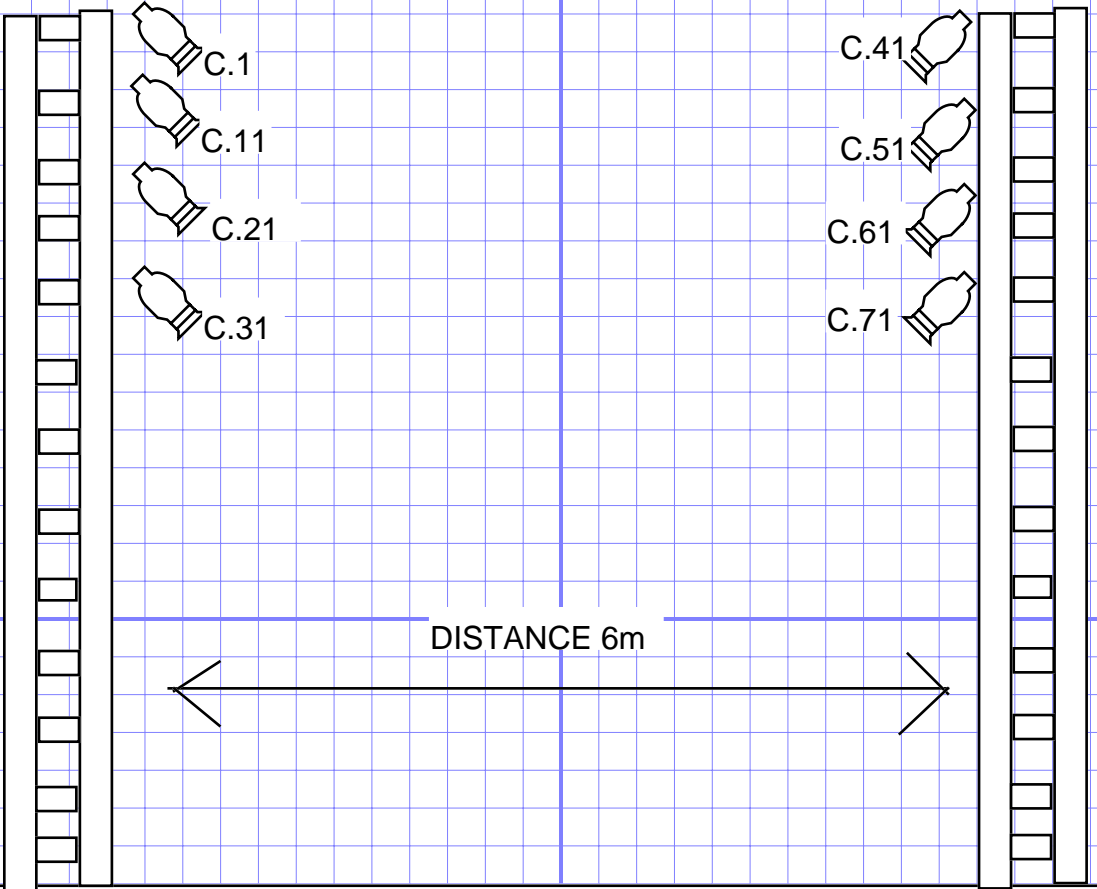

4 CELL MOLE

# MOVING LIGHT TOP VIEW

DOWN STAGE FRONT VIEW

Stage HEIGHT 1.25M

ExpoLite Tour Par 42  
10 dmx channel

UPSTAGE FRONT VIEW

back drop bar 20ft wide 12ft high

Stage Height 1.25m

FIXTURE TYPE	MODE	ADDRESS	DMX LINE	TRUSS
MAC 700	EXTENDED	49	A	LX1
MAC 700	EXTENDED	80	A	LX1
MAC 700	EXTENDED	111	A	LX1
MAC 700	EXTENDED	142	A	LX1
MAC 700	EXTENDED	173	A	LX1
MAC 700	EXTENDED	204	A	LX1
MARTIN ATOMIC	4 CHANNEL	477	A	LX1
GLP RZ 120	NORMAL MODE	235	A	LX2
GLP RZ 120	NORMAL MODE	250	A	LX2
GLP RZ 120	NORMAL MODE	265	A	LX2
GLP RZ 120	NORMAL MODE	280	A	LX2
MAC 700	EXTENDED	297	A	LX2
MAC 700	EXTENDED	328	A	LX2
MAC 700	EXTENDED	359	A	LX2
MAC 700	EXTENDED	390	A	LX2
MAC 500	MODE 4	1	B	LX3
MAC 500	MODE 4	17	B	LX3
MAC 500	MODE 4	33	B	LX3
MAC 500	MODE 4	49	B	LX3
MAC 500	MODE 4	65	B	DJ BOOTH
MAC 500	MODE 4	81	B	DJ BOOTH
MAC 500	MODE 4	97	B	DJ BOOTH
MAC 500	MODE 4	113	B	DJ BOOTH
MAC 500	MODE 4	129	B	FOH TRUSS
MAC 500	MODE 4	145	B	FOH TRUSS
MAC 500	MODE 4	163	B	FOH TRUSS
MAC 500	MODE 4	177	B	FOH TRUSS
MAC 250	MODE 4	193	B	FOH TRUSS
MAC 250	MODE 4	206	B	FOH TRUSS
MAC 250	MODE 4	219	B	FOH TRUSS
DATA FLASH	3 CHANNEL	232	B	FOH TRUSS
DATA FLASH	3 CHANNEL	235	B	FOH TRUSS
DATA FLASH	3 CHANNEL	481	A	LADDER 1
DATA FLASH	3 CHANNEL	484	A	LADDER 2
DATA FLASH	3 CHANNEL	487	A	LADDER 3
DATA FLASH	3 CHANNEL	490	A	LADDER 4