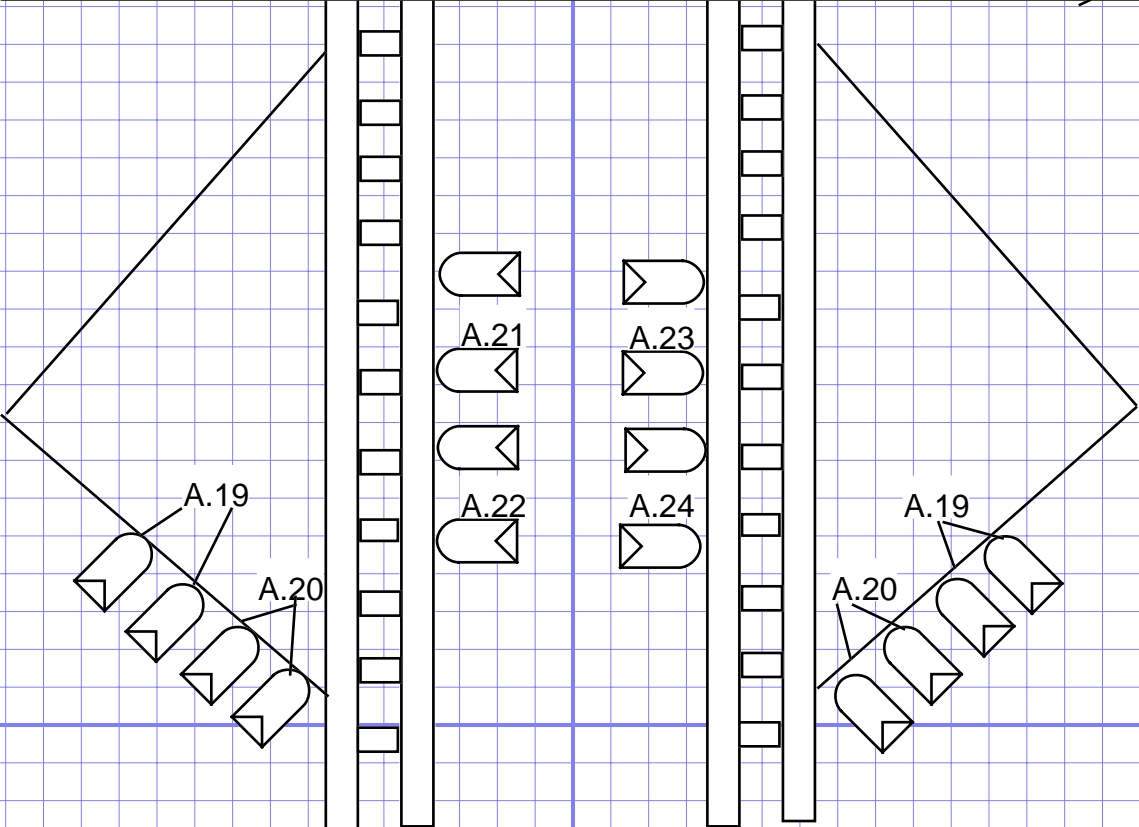

# MOVING LIGHT TOP VIEW

DOWN STAGE FRONT VIEW

Stage HEIGHT 1.25M

ExpoLite Tour Par 42  
10 dmx channel

UPSTAGE FRONT VIEW

back drop bar 20ft wide 12ft high

Stage Height 1.25m

FIXTURE TYPE	MODE	ADDRESS	DMX LINE	TRUSS
MAC 700	EXTENDED	49	A	LX1
MAC 700	EXTENDED	80	A	LX1
MAC 700	EXTENDED	111	A	LX1
MAC 700	EXTENDED	142	A	LX1
MAC 700	EXTENDED	173	A	LX1
MAC 700	EXTENDED	204	A	LX1
MARTIN ATOMIC	4 CHANNEL	477	A	LX1
GLP RZ 120	NORMAL MODE	235	A	LX2
GLP RZ 120	NORMAL MODE	250	A	LX2
GLP RZ 120	NORMAL MODE	265	A	LX2
GLP RZ 120	NORMAL MODE	280	A	LX2
MAC 700	EXTENDED	297	A	LX2
MAC 700	EXTENDED	328	A	LX2
MAC 700	EXTENDED	359	A	LX2
MAC 700	EXTENDED	390	A	LX2
MAC 500	MODE 4	1	B	LX3
MAC 500	MODE 4	17	B	LX3
MAC 500	MODE 4	33	B	LX3
MAC 500	MODE 4	49	B	LX3
MAC 500	MODE 4	65	B	DJ BOOTH
MAC 500	MODE 4	81	B	DJ BOOTH
MAC 500	MODE 4	97	B	DJ BOOTH
MAC 500	MODE 4	113	B	DJ BOOTH
MAC 500	MODE 4	129	B	FOH TRUSS
MAC 500	MODE 4	145	B	FOH TRUSS
MAC 500	MODE 4	163	B	FOH TRUSS
MAC 500	MODE 4	177	B	FOH TRUSS
MAC 250	MODE 4	193	B	FOH TRUSS
MAC 250	MODE 4	206	B	FOH TRUSS
MAC 250	MODE 4	219	B	FOH TRUSS
DATA FLASH	3 CHANNEL	232	B	FOH TRUSS
DATA FLASH	3 CHANNEL	235	B	FOH TRUSS
DATA FLASH	3 CHANNEL	481	A	LADDER 1
DATA FLASH	3 CHANNEL	484	A	LADDER 2
DATA FLASH	3 CHANNEL	487	A	LADDER 3
DATA FLASH	3 CHANNEL	490	A	LADDER 4